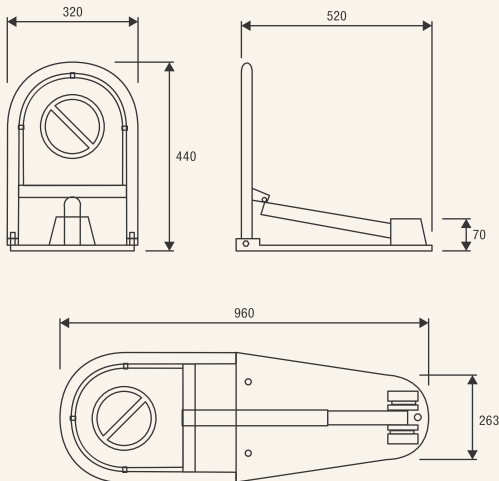

24 Vdc | intensive use

- Automation that safeguards the private car parks
- Easy and fast installation on the ground
- Automatic and manual versions available

www.beninca.com